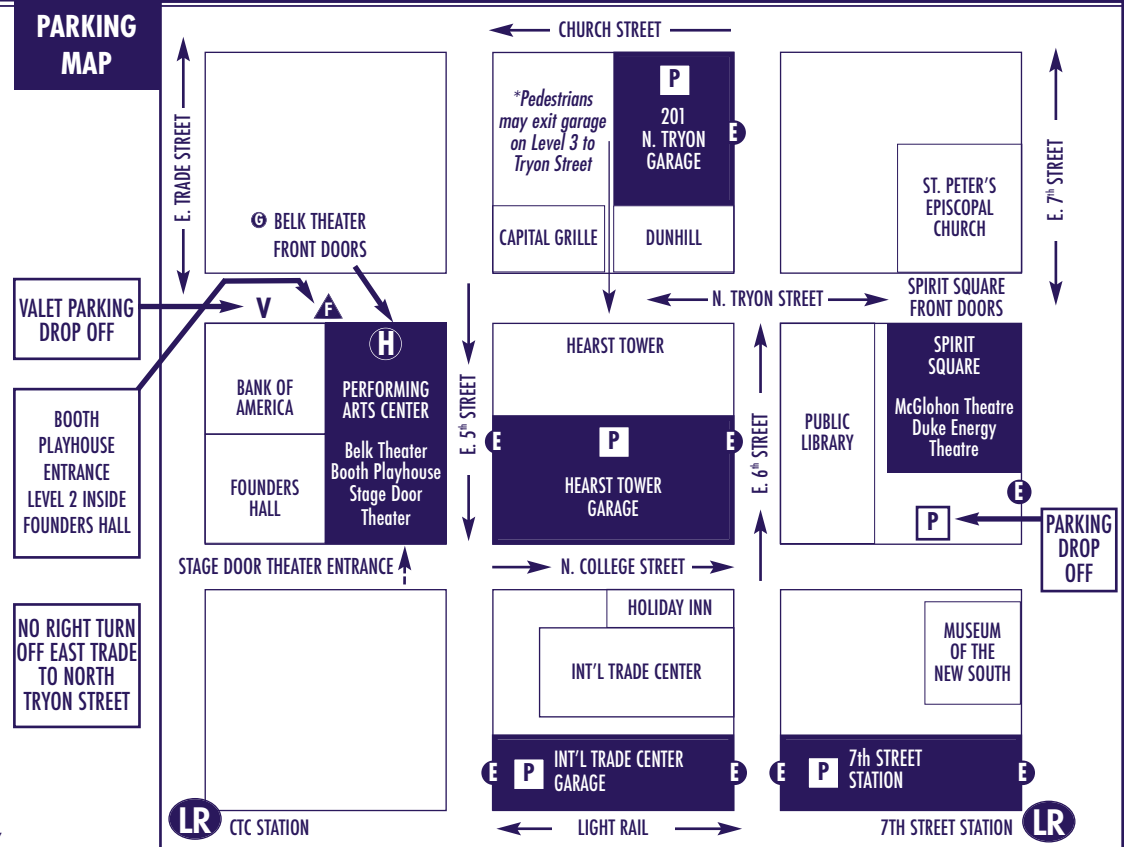

TIPS TO MAKE YOUR VISIT MORE ENJOYABLE

LIGHT RAIL SYSTEM: Park your car at one of the seven designated Park & Ride Stations and ride the train to one of two conveniently close stops, both only one block away from the theaters.

130 North Tryon Street

Belk Theater, Booth Playhouse and Stage Door Theater

SPIRIT SQUARE

345 North College Street

McGlohon Theatre and Duke Energy Theatre

STREET MAP

PARKING MAP

LEGEND

PARKING GARAGES & LIGHT RAIL STOPS

- 1 201 N. Tryon St.
- 2 Hearst Tower
- 3 Int'l Trade Center
- 4 Seventh Street Station
- 5 CTC Arena Station

THEATERS

- A Performing Arts Center
- B Spirit Square
- P Denotes Parking Garage

Drop-Offs: You can drop off passengers in front of the Belk Theater on Tryon Street.

Light Rail: See map for Stations. Details can be found on the web at www.charmeck.org/Departments/CATS/LYNX.

RECOMMENDED PARKING GARAGE: