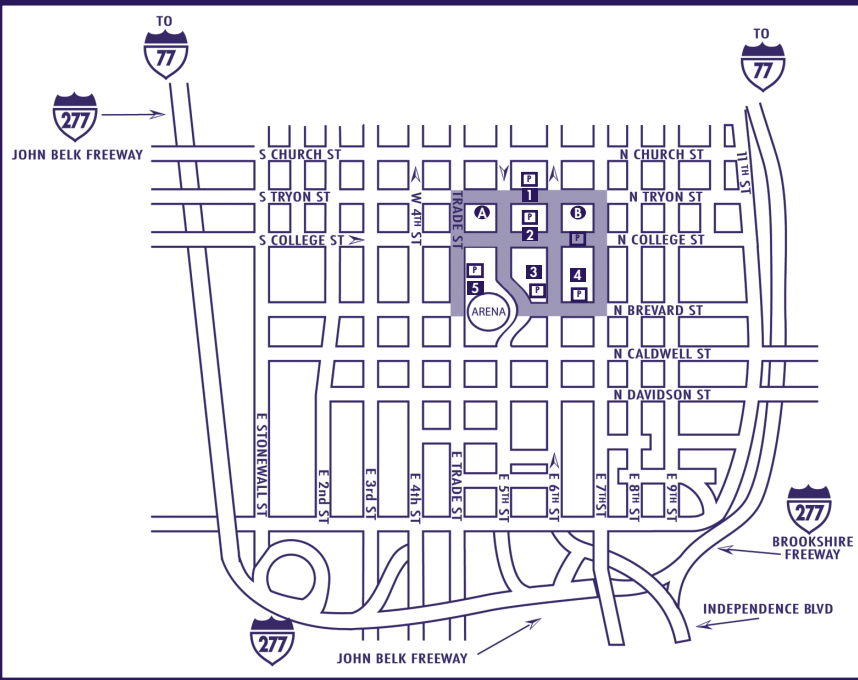

PLAN YOUR VISIT GUIDE

PARKING AND DIRECTIONS

BLUMENTHAL PERFORMING ARTS CENTER
Belk Theater, Booth Playhouse
and Stage Door Theater

SPIRIT SQUARE
McGlohon Theatre and Duke Energy Theatre

GETTING HERE

BLUMENTHAL PERFORMING ARTS CENTER

130 North Tryon Street

Belk Theater, Booth Playhouse and Stage Door Theater

SPIRIT SQUARE

345 North College Street

McGlohon Theatre and Duke Energy Theatre

STREET MAP

PARKING MAP

LEGEND

PARKING GARAGES & LIGHT RAIL STOPS

- 1 201 N. Tryon St.
- 2 Hearst Tower
- 3 Int'l Trade Center
- 4 Seventh Street Station
- 5 CTC Arena Station

THEATERS

- A Performing Arts Center
- B Spirit Square
- P Denotes Parking Garage

Drop-Offs: You can drop off passengers in front of the Belk Theater on Tryon Street.

Light Rail: See map for Stations. Details can be found on the web at www.charmeck.org/Departments/CATS/LYNX.

RECOMMENDED PARKING GARAGE: