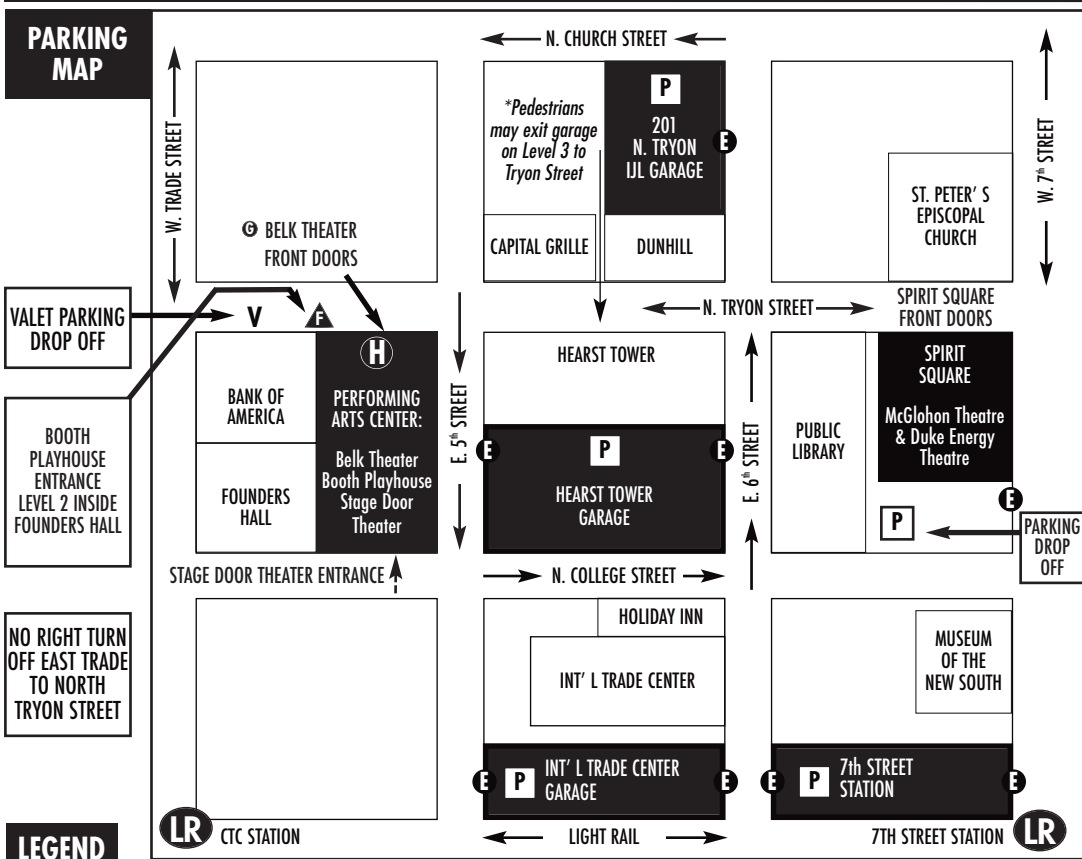

DIRECTIONS to NC Blumenthal Performing Arts Center: Belk Theater, Booth Playhouse & Stage Door Theater

130 N. Tryon Street • Charlotte, NC • 704.372.1000

Spirit Square: McGlohon Theatre & Duke Energy Theatre

345 N. College Street • Charlotte, NC • 704.372.1000

PARKING GARAGE OPTIONS

201 N. Tryon Street (IJL) Parking Garage

Enter on 6th St. between North Tryon and Church Streets

Hearst Tower Parking Garage

Enter on E. 5th or E. 6th Streets between N. Tryon and N. College Streets

International Trade Center Parking Garage

Enter on E. 5th or E. 6th Streets between N. College and N. Tryon Streets

Seventh Street Station Parking Garage

Enter on 6th or 7th Streets between N. College and N. Brevard Streets

LIGHT RAIL STATIONS

CTC ARENA STATION

Suggested if you are attending an event at the Blumenthal Performing Arts Center; which includes the Booth Playhouse, Belk Theater and Stage Door Theater.

7TH STREET STATION

Suggested if you are attending an event at Spirit Square; which includes the Duke Energy Theatre and McGlohon Theatre.

LEGEND

- **A** Performing Arts Center
- **F** Founders Hall Entrance
- **H** Will Call
- **P** Denotes Parking Facilities
- **E** Parking Entrance
- **G** Belk Theater Entrance
- **LR** Light Rail Stop
- **v** Denotes Valet Parking