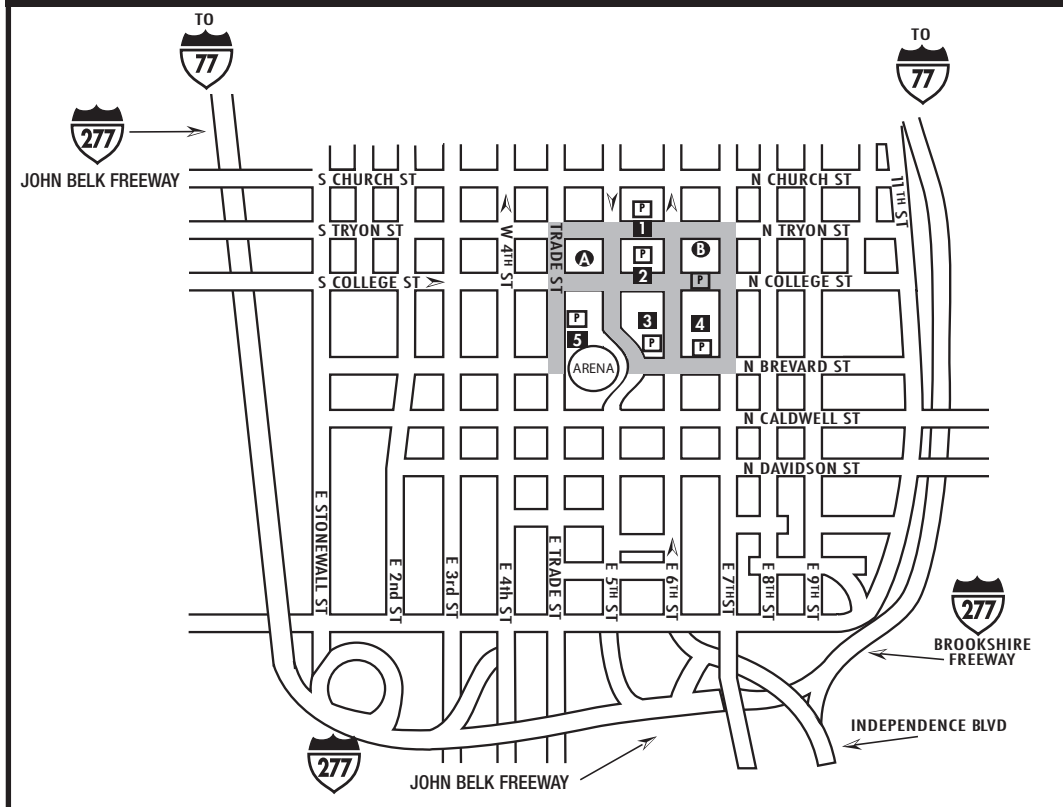

International Trade Center Parking Garage

Enter on E. 5th or E. 6th Streets between N. College and N. Tryon Streets

Seventh Street Station Parking Garage

Enter on 6th or 7th Streets between N. College and N. Brevard Streets

LIGHT RAIL STATIONS

CTC ARENA STATION

Suggested if you are attending an event at the Blumenthal Performing Arts Center; which includes the Booth Playhouse, Belk Theater and Stage Door Theater.

7TH STREET STATION

Suggested if you are attending an event at Spirit Square; which includes the Duke Energy Theatre and McGlohon Theatre.

LEGEND

- A** Performing Arts Center
- F** Founders Hall Entrance
- H** Will Call
- P** Denotes Parking Facilities
- E** Parking Entrance
- G** Belk Theater Entrance
- LR** Light Rail Stop
- v** Denotes Valet Parking

STREET MAP

LEGEND

PARKING GARAGES & LIGHT RAIL STOPS

- 201 N. Tryon St. (IJL)
- Hearst Tower
- Int'l Trade Center
- Seventh Street Station
- CTC Arena Station

THEATERS

- A** Performing Arts Center
- B** Spirit Square
- P** Denotes Parking Garage