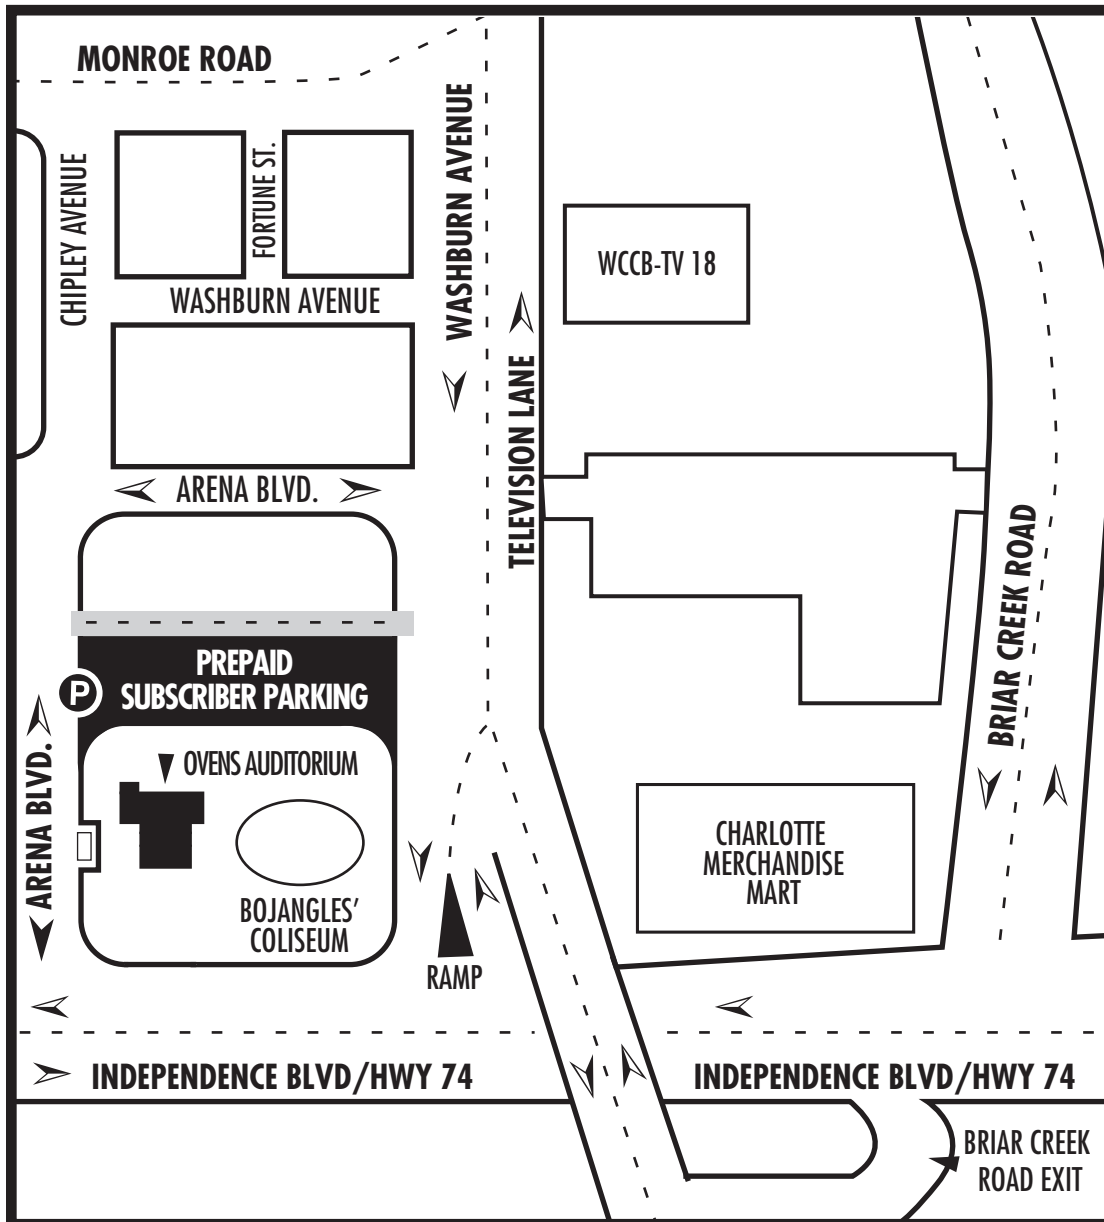

DIRECTIONS to Ovens Auditorium

2700 E. Independence Boulevard • Charlotte, NC • 704.372.3600

OVENS AUDITORIUM is located adjacent to Bojangles' Coliseum.

P PARKING ENTRANCE

FROM DOWNTOWN

Follow Independence Boulevard East. After passing the Charlotte Merchandise Mart, take the first ramp to the right and turn left onto Television Lane or take the next right at Arena Boulevard.

FROM EAST CHARLOTTE

Follow Independence Boulevard West. Take the Briarcreek Road Exit; turn right on Television Lane.

FROM NORTH CHARLOTTE HEADED SOUTH ON I-77 OR FROM I-85

Take the Brookshire Freeway (I-277). Stay in the left lane, which becomes Independence Boulevard. After passing the Charlotte Merchandise Mart, take the first ramp to the right and turn left onto Television Lane or take the next right at Arena Boulevard.

BUSES COMING FROM I-77 SOUTH OR NORTH

Exit onto I-277 toward downtown and take East Independence Boulevard Exit. Follow approximately 3-4 miles to Ovens. Turn right onto Arena Boulevard and follow traffic to rear parking lot.