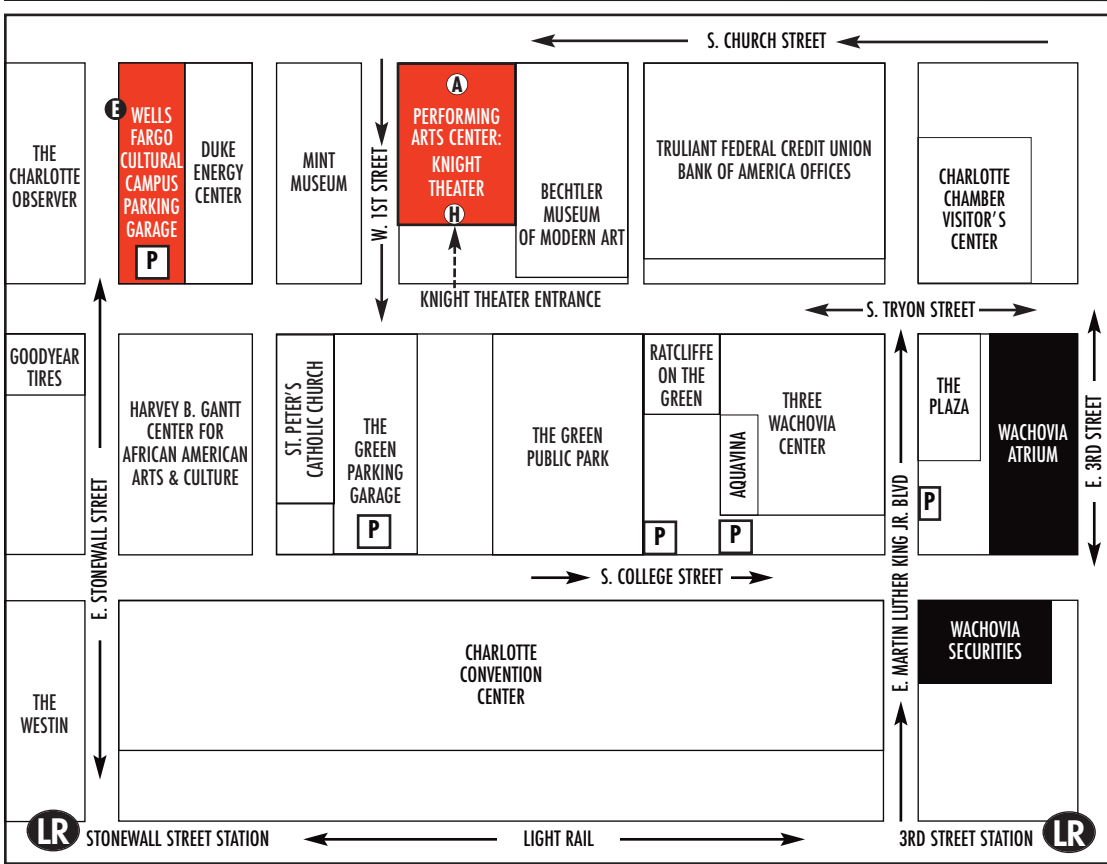

PARKING DIRECTIONS to NC Blumenthal Performing Arts Center: Knight Theater

THE WELLS FARGO CULTURAL CAMPUS PARKING GARAGE 550 South Tryon Street • Charlotte, NC • 704.372.1000

PARKING RATE

\$5 PREFERRED PARKING RATE.

PAY AS YOU ENTER at the Wells Fargo Cultural Campus Garage.

THE WELLS FARGO CULTURAL CAMPUS PARKING GARAGE
Visitors may enter and exit via West Stonewall Street.

LIGHT RAIL STATION

STONEWALL STREET STATION, 3RD STREET STATION
Suggested if you are attending an event at the Knight Theater.

LEGEND

- Ⓐ Performing Arts Center
- Ⓗ Will Call
- ⒫ Denotes Parking Facilities
- Ⓔ Parking Entrance
- ⒽⓁ Light Rail Stop