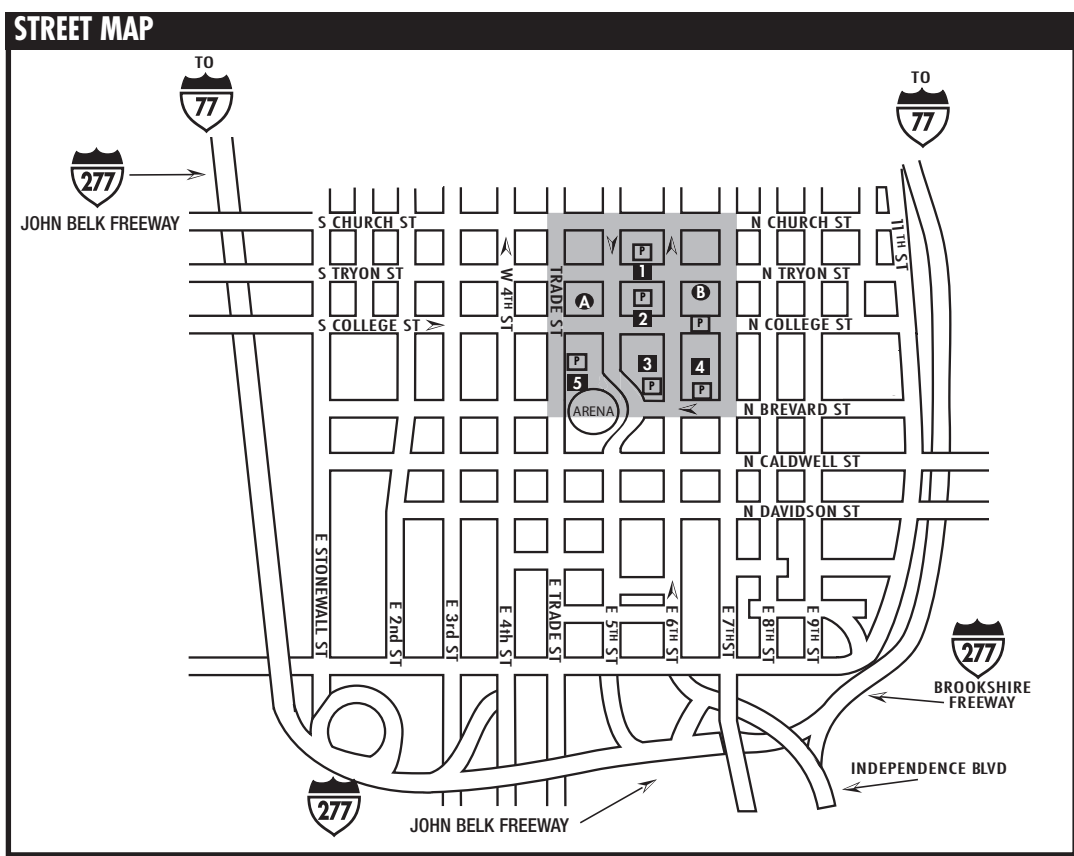

## PARKING GARAGE OPTIONS

- 201 N. Tryon Street (IJL) Parking Garage**  
Enter on 6th St. between North Tryon and Church Streets
- Hearst Tower Parking Garage**  
Enter on E. 5th or E. 6th Streets between N. Tryon and N. College Streets
- International Trade Center Parking Garage**  
Enter on E. 5th or E. 6th Streets between N. College and N. Tryon Streets
- Seventh Street Station Parking Garage**  
Enter on 6th or 7th Streets between N. College and N. Brevard Streets

## LIGHT RAIL STATIONS

- CTC ARENA STATION**  
Suggested if you are attending an event at the Blumenthal Performing Arts Center; which includes the Booth Playhouse, Belk Theater and Stage Door Theater.
- 7TH STREET STATION**  
Suggested if you are attending an event at Spirit Square; which includes the Duke Energy Theatre and McGlohon Theatre.

## LEGEND

- PARKING GARAGES & LIGHT RAIL STOPS**
- 1 201 N. Tryon St. (IJL)
  - 2 Hearst Tower
  - 3 Int'l Trade Center
  - 4 Seventh Street Station
  - 5 CTC Arena Station
- THEATERS**
- (A) Performing Arts Center
  - (B) Spirit Square
  - (P) Denotes Parking Garage