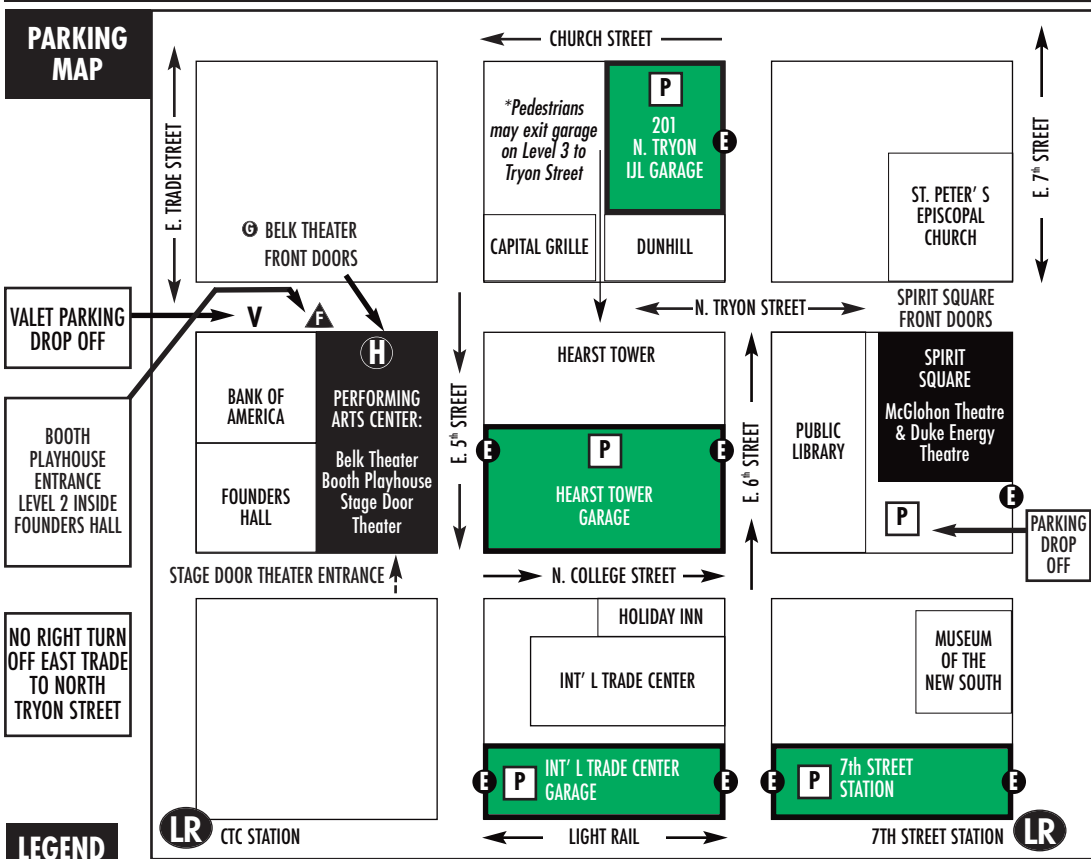

DIRECTIONS to NC Blumenthal Performing Arts Center: Belk Theater, Booth Playhouse & Stage Door Theater

130 N. Tryon Street • Charlotte, NC • 704.372.1000

Spirit Square: McGlohon Theatre & Duke Energy Theatre

345 N. College Street • Charlotte, NC • 704.372.1000

1. **LEGEND**
- (A) Performing Arts Center
  - (A) Founders Hall Entrance
  - (H) Will Call
  - (P) Denotes Parking Facilities
  - (E) Parking Entrance
  - (G) Belk Theater Entrance
  - (LR) Light Rail Stop
  - v Denotes Valet Parking

PARKING GARAGE OPTIONS

1. **201 N. Tryon Street (IJL) Parking Garage**
   Enter on 6th St. between North Tryon and Church Streets
2. **Hearst Tower Parking Garage**
   Enter on E. 5th or E. 6th Streets between N. Tryon and N. College Streets
3. **International Trade Center Parking Garage**
   Enter on E. 5th or E. 6th Streets between N. College and N. Tryon Streets
4. **Seventh Street Station Parking Garage**
   Enter on 6th or 7th Streets between N. College and N. Brevard Streets

LIGHT RAIL STATIONS

1. **CTC ARENA STATION**
   Suggested if you are attending an event at the Blumenthal Performing Arts Center; which includes the Booth Playhouse, Belk Theater and Stage Door Theater.
2. **7TH STREET STATION**
   Suggested if you are attending an event at Spirit Square; which includes the Duke Energy Theatre and McGlohon Theatre.